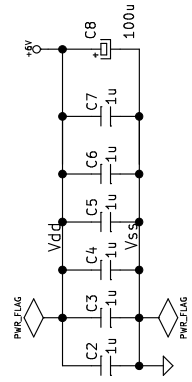

LuSy_SEQ : Lunetta style synthesizer- SEQuencing module

CC: by - nc Uwe Schüller 3/2015